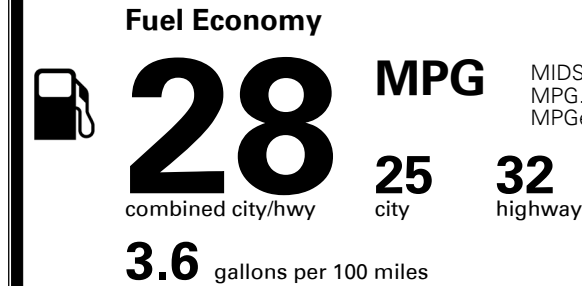

\$ 23,685.00

\$ 995.00

\$ 24,680.00

EPA DOT Fuel Economy and Environment

Gasoline Vehicle

MIDSIZE CARS range from 14 to 141 MPG. The best vehicle rates 141 MPGe.

You save \$250
 in fuel costs over 5 years compared to the average new vehicle.

Annual fuel cost \$1,450

Fuel Economy & Greenhouse Gas Rating (tailpipe only) **Smog Rating** (tailpipe only)

This vehicle emits 326 grams CO₂ per mile. The best emits 0 grams per mile (tailpipe only). Producing and distributing fuel also create emissions; learn more at fuel economy.gov.