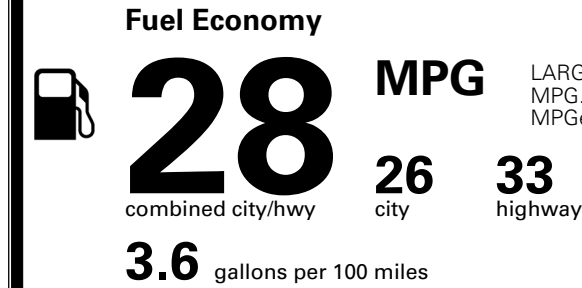

\$295.00

MSRP INCLUDING OPTIONS

\$ 29,185.00

INLAND FREIGHT AND HANDLING

\$ 1,245.00

TOTAL MANUFACTURER'S SUGGESTED RETAIL PRICE ▶

\$ 30,430.00

TOTAL ADDITIONAL WEIGHT:

EPA DOT Fuel Economy and Environment

Gasoline Vehicle

You spend \$250 more in fuel costs over 5 years
 compared to the average new vehicle.

Annual fuel cost \$1,750

Actual results will vary for many reasons, including driving conditions and how you drive and maintain your vehicle. The average new vehicle gets 29 MPG and costs \$8,500 to fuel over 5 years. Cost estimates are based on 15,000 miles per year at \$ 3.30 per gallon. MPGe is miles per gasoline gallon equivalent. Vehicle emissions are a significant cause of climate change and smog.