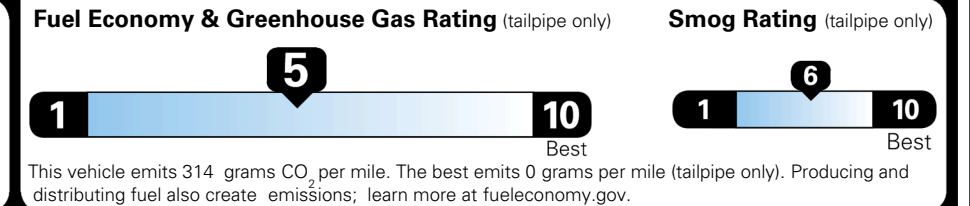

\$295.00

MSRP INCLUDING OPTIONS

\$ 29,185.00

INLAND FREIGHT AND HANDLING

\$ 1,245.00

TOTAL MANUFACTURER'S SUGGESTED RETAIL PRICE ▶

\$ 30,430.00

TOTAL ADDITIONAL WEIGHT:

EPA DOT Fuel Economy and Environment

Gasoline Vehicle

You spend \$250 more in fuel costs over 5 years
 compared to the average new vehicle.

Annual fuel cost \$1,750

Actual results will vary for many reasons, including driving conditions and how you drive and maintain your vehicle. The average new vehicle gets 29 MPG and costs \$8,500 to fuel over 5 years. Cost estimates are based on 15,000 miles per year at \$ 3.30 per gallon. MPGe is miles per gasoline gallon equivalent. Vehicle emissions are a significant cause of climate change and smog.