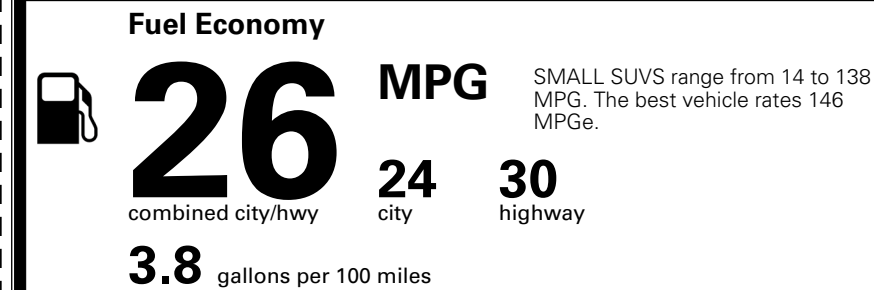

MSRP INCLUDING OPTIONS \$ 33,085.00

INLAND FREIGHT AND HANDLING \$ 1,495.00

TOTAL MANUFACTURER'S SUGGESTED RETAIL PRICE ▶ \$ 34,580.00

TOTAL ADDITIONAL WEIGHT: 6.6

EPA DOT Fuel Economy and Environment

Gasoline Vehicle