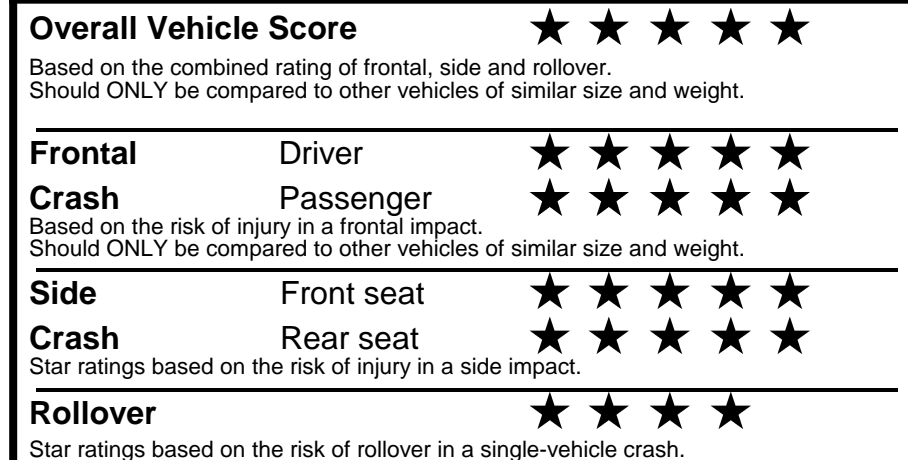

fueleconomy.gov

Calculate personalized estimates and compare vehicles

GOVERNMENT 5-STAR SAFETY RATINGS

Star ratings range from 1 to 5 stars (★★★★★) with 5 being the highest.
 Source: National Highway Traffic Safety Administration (NHTSA).
www.safercar.gov or 1-888-327-4236