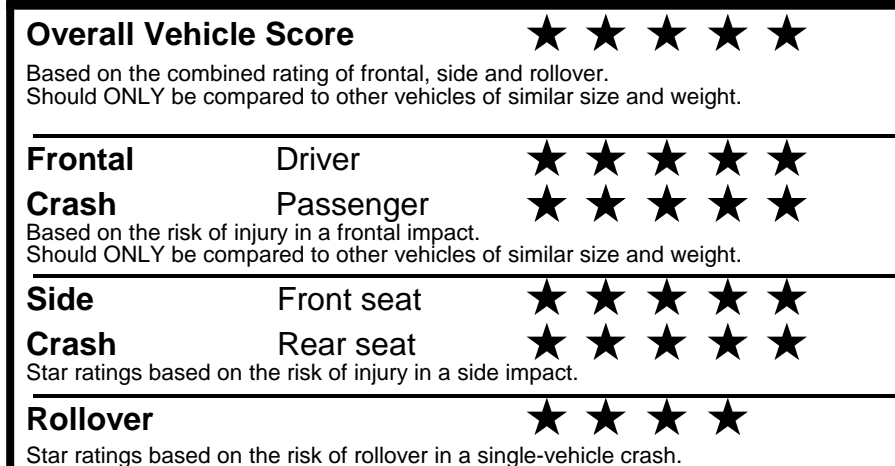

GOVERNMENT 5-STAR SAFETY RATINGS

PARTS CONTENT INFORMATION

FOR VEHICLES IN THIS CAR LINE U.S./CANADIAN PARTS CONTENT: 55 %

MAJOR SOURCES OF FOREIGN PARTS: KOREA: 30%

NOTE: PARTS CONTENT DOES NOT INCLUDE FINAL ASSEMBLY, DISTRIBUTION, OR OTHER NON-PARTS COSTS.

FOR THIS VEHICLE FINAL ASSEMBLY POINT: WEST POINT, GA, USA

COUNTRY OF ORIGIN ENGINE (MOTOR): USA

TRANSMISSION: USA

*Additional terms and conditions apply.
**Kia Connect may be currently unavailable for some Model Year 2022 and newer vehicles sold or purchased in Massachusetts; please see owners.kia.com for more information.
NOTE: When you purchase this vehicle, Kia America, Inc. collects personal information you provide to the dealership. For information on our collection and use of personal information and your rights, please see our Privacy Policy on www.kia.com.

Star ratings range from 1 to 5 stars (★★★★★) with 5 being the highest.
Source: National Highway Traffic Safety Administration (NHTSA).
www.safercar.gov or 1-888-327-4236

Manufacturer's suggested retail price includes Manufacturer's recommended pre-delivery service. License and title fees, state and local taxes and other dealer installed options and accessories are not included in the manufacturer's suggested retail price.