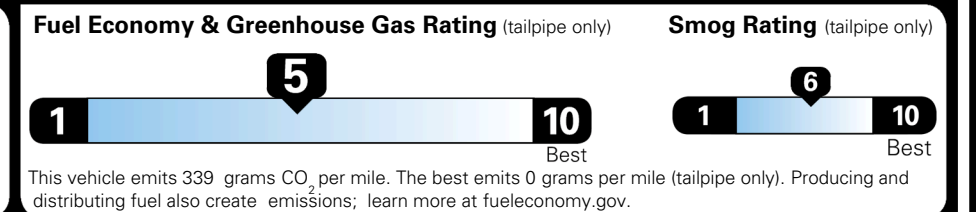

TOTAL ADDITIONAL WEIGHT: 6.6

EPA DOT Fuel Economy and Environment

Gasoline Vehicle

You spend **\$1,000** more in fuel costs over 5 years compared to the average new vehicle.

Annual fuel cost **\$1,900**

Actual results will vary for many reasons, including driving conditions and how you drive and maintain your vehicle. The average new vehicle gets 29 MPG and costs \$8,500 to fuel over 5 years. Cost estimates are based on 15,000 miles per year at \$ 3.30 per gallon. MPGe is miles per gasoline gallon equivalent. Vehicle emissions are a significant cause of climate change and smog.