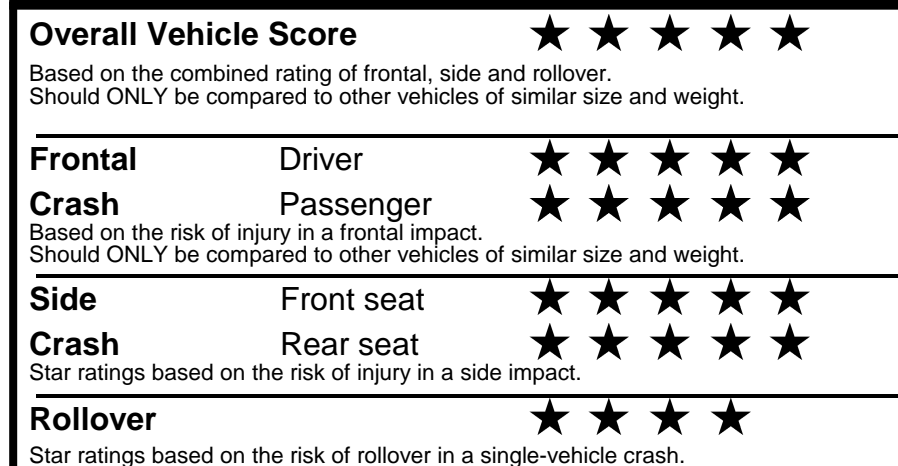

GOVERNMENT 5-STAR SAFETY RATINGS

PARTS CONTENT INFORMATION

FOR VEHICLES IN THIS CAR LINE U.S./CANADIAN PARTS CONTENT: 55 %

MAJOR SOURCES OF FOREIGN PARTS: KOREA: 30%

NOTE: PARTS CONTENT DOES NOT INCLUDE FINAL ASSEMBLY, DISTRIBUTION, OR OTHER NON-PARTS COSTS.

Star ratings range from 1 to 5 stars (★★★★★) with 5 being the highest. Source: National Highway Traffic Safety Administration (NHTSA). www.safercar.gov or 1-888-327-4236

FOR THIS VEHICLE FINAL ASSEMBLY POINT: WEST POINT, GA, USA

Manufacturer's suggested retail price includes Manufacturer's recommended pre-delivery service. License and title fees, state and local taxes and other dealer installed options and accessories are not included in the manufacturer's suggested retail price.

COUNTRY OF ORIGIN ENGINE (MOTOR): USA
TRANSMISSION: USA