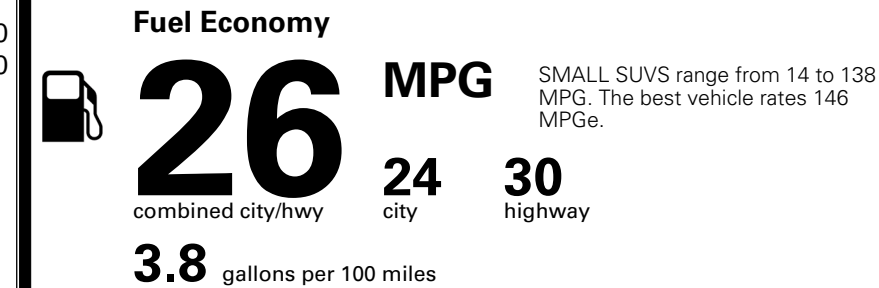

MSRP INCLUDING OPTIONS \$ 33,785.00

INLAND FREIGHT AND HANDLING \$ 1,495.00

TOTAL MANUFACTURER'S SUGGESTED RETAIL PRICE ▶ \$ 35,280.00

TOTAL ADDITIONAL WEIGHT: 6.6

*Additional terms and conditions apply.
 **Kia Connect may be currently unavailable for some Model Year 2022 and newer vehicles sold or purchased in Massachusetts; please see owners.kia.com for more information.
 NOTE: When you purchase this vehicle, Kia America, Inc. collects personal information you provide to the dealership. For information on our collection and use of personal information and your rights, please see our Privacy Policy on www.kia.com.

EPA DOT Fuel Economy and Environment

Gasoline Vehicle

You spend \$1,000 more in fuel costs over 5 years compared to the average new vehicle.

Annual fuel cost \$1,900

Actual results will vary for many reasons, including driving conditions and how you drive and maintain your vehicle. The average new vehicle gets 29 MPG and costs \$8,500 to fuel over 5 years. Cost estimates are based on 15,000 miles per year at \$ 3.30 per gallon. MPGe is miles per gasoline gallon equivalent. Vehicle emissions are a significant cause of climate change and smog.