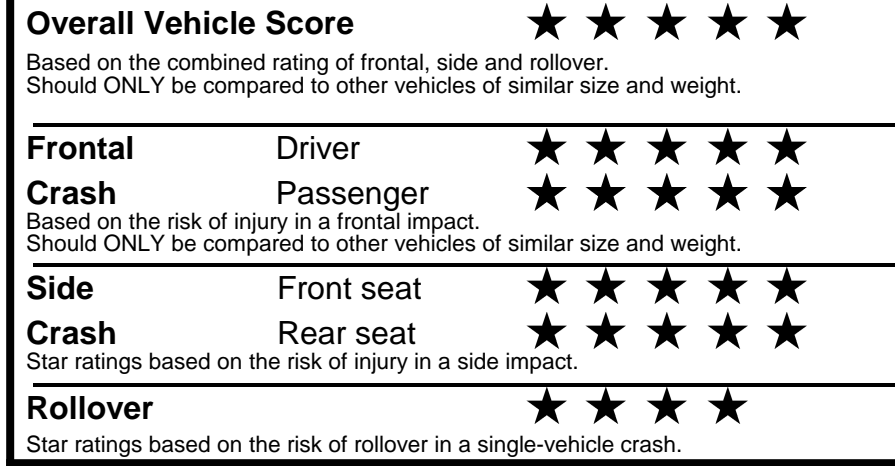

GOVERNMENT 5-STAR SAFETY RATINGS

PARTS CONTENT INFORMATION

FOR VEHICLES IN THIS CAR LINE U.S./CANADIAN PARTS CONTENT: 55 %

MAJOR SOURCES OF FOREIGN PARTS: KOREA: 30%

NOTE: PARTS CONTENT DOES NOT INCLUDE FINAL ASSEMBLY, DISTRIBUTION, OR OTHER NON-PARTS COSTS.

FOR THIS VEHICLE FINAL ASSEMBLY POINT: WEST POINT, GA, USA

COUNTRY OF ORIGIN ENGINE (MOTOR): USA

TRANSMISSION: USA

Star ratings range from 1 to 5 stars (★★★★★) with 5 being the highest.
Source: National Highway Traffic Safety Administration (NHTSA).
www.safercar.gov or 1-888-327-4236

Manufacturer's suggested retail price includes Manufacturer's recommended pre-delivery service. License and title fees, state and local taxes and other dealer installed options and accessories are not included in the manufacturer's suggested retail price.