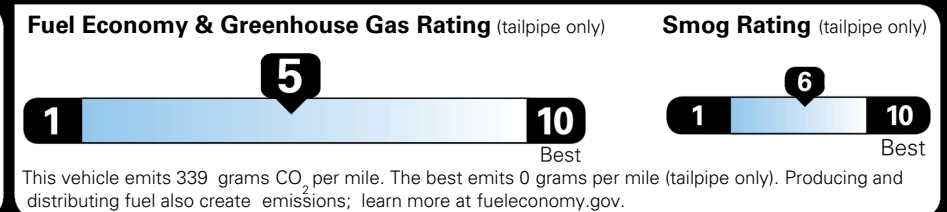

MSRP INCLUDING OPTIONS \$ 33,290.00

INLAND FREIGHT AND HANDLING \$ 1,495.00

TOTAL MANUFACTURER'S SUGGESTED RETAIL PRICE ▶ \$ 34,785.00

TOTAL ADDITIONAL WEIGHT: 6.6

*Additional terms and conditions apply.
 **Kia Connect may be currently unavailable for some Model Year 2022 and newer vehicles sold or purchased in Massachusetts; please see owners.kia.com for more information.
 NOTE: When you purchase this vehicle, Kia America, Inc. collects personal information you provide to the dealership. For information on our collection and use of personal information and your rights, please see our Privacy Policy on www.kia.com.

EPA DOT Fuel Economy and Environment

Gasoline Vehicle

You spend \$1,000 more in fuel costs over 5 years
 compared to the average new vehicle.

Annual fuel cost \$1,900

Actual results will vary for many reasons, including driving conditions and how you drive and maintain your vehicle. The average new vehicle gets 29 MPG and costs \$8,500 to fuel over 5 years. Cost estimates are based on 15,000 miles per year at \$ 3.30 per gallon. MPGe is miles per gasoline gallon equivalent. Vehicle emissions are a significant cause of climate change and smog.