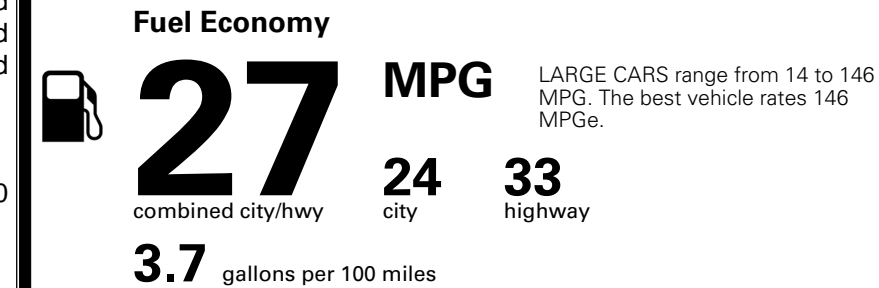

\$ 30,090.00

Included
 Included
 Included

\$200.00

MSRP INCLUDING OPTIONS

\$ 30,290.00

INLAND FREIGHT AND HANDLING

\$ 1,245.00

TOTAL MANUFACTURER'S SUGGESTED RETAIL PRICE ▶

\$ 31,535.00

TOTAL ADDITIONAL WEIGHT: 7.3

EPA DOT Fuel Economy and Environment

Gasoline Vehicle

You spend
\$750
 more in fuel costs
 over 5 years
 compared to the
 average new vehicle.

Annual fuel cost
\$1,850