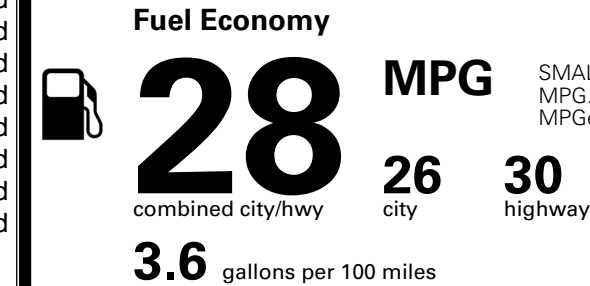

\$445.00
 \$200.00

MSRP INCLUDING OPTIONS

\$ 29,635.00

INLAND FREIGHT AND HANDLING

\$ 1,495.00

TOTAL MANUFACTURER'S SUGGESTED RETAIL PRICE ▶

\$ 31,130.00

TOTAL ADDITIONAL WEIGHT: 7.2

EPA DOT Fuel Economy and Environment

Gasoline Vehicle

SMALL SUVs range from 14 to 138 MPG. The best vehicle rates 146 MPGe.

You spend \$250 more in fuel costs over 5 years compared to the average new vehicle.