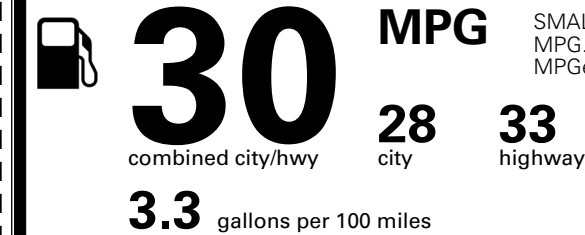

\$ 26,590.00

INLAND FREIGHT AND HANDLING

\$ 1,495.00

TOTAL MANUFACTURER'S SUGGESTED RETAIL PRICE ▶

\$ 28,085.00

TOTAL ADDITIONAL WEIGHT: 7.2

*Additional terms and conditions apply.

**Kia Connect may be currently unavailable for some Model Year 2022 and newer vehicles sold or purchased in Massachusetts; please see owners.kia.com for more information.

EPA DOT Fuel Economy and Environment

Gasoline Vehicle

Fuel Economy

SMALL SUVs range from 14 to 138 MPG. The best vehicle rates 146 MPGe.

You save
\$250

in fuel costs
 over 5 years
 compared to the
 average new vehicle.