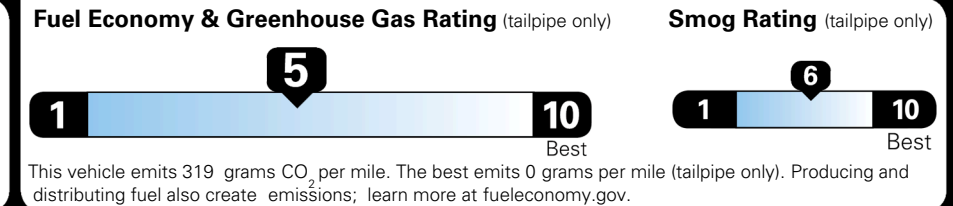

You spend $250 more in fuel costs over 5 years compared to the average new vehicle.

Annual fuel cost $1,650