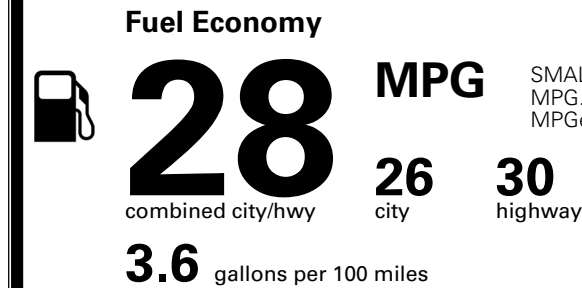

\$ 1,495.00

TOTAL MANUFACTURER'S SUGGESTED RETAIL PRICE ▶

\$ 29,585.00

TOTAL ADDITIONAL WEIGHT:

EPA DOT Fuel Economy and Environment

Gasoline Vehicle

You spend \$250 more in fuel costs over 5 years compared to the average new vehicle.