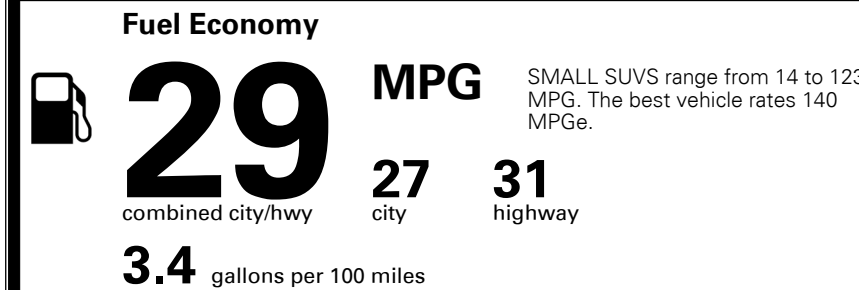

MANUFACTURER'S SUGGESTED RETAIL PRICE ▶ $ 27,990.00

COMPARE EX AWD FEATURES
Added to/in place of standard S AWD features

- Machine Finished Alloy Wheels
- Power Sunroof with Sunshade
- SynTex Seating Material
- Power Driver's Seat w/ Power Lumbar
- Driver's Auto Up/Down Window
- Illuminated Sunvisor Mirrors
- Wireless Phone Charger

ADDITIONAL INSTALLED EQUIPMENT:
(In addition to or in place of standard features)
Carpeted Floor Mats

Included
Included
Included
Included
Included
Included
Included

$175.00

MSRP INCLUDING OPTIONS $ 28,165.00

INLAND FREIGHT AND HANDLING $ 1,325.00

TOTAL MANUFACTURER'S SUGGESTED RETAIL PRICE ▶ $ 29,490.00

TOTAL ADDITIONAL WEIGHT: 5.8

*Additional terms and conditions apply.
**Kia Connect may be currently unavailable for Model Year 2022 and newer vehicles sold or purchased in Massachusetts; please see owners.kia.com for updates on availability.
NOTE: When you purchase this vehicle, Kia America, Inc. collects personal information you provide to the dealership. For information on our collection and use of personal information and your rights, please see our Privacy Policy on www.kia.com.

EPA DOT Fuel Economy and Environment

Gasoline Vehicle

You save $500
in fuel costs over 5 years compared to the average new vehicle.

Annual fuel cost $1,850