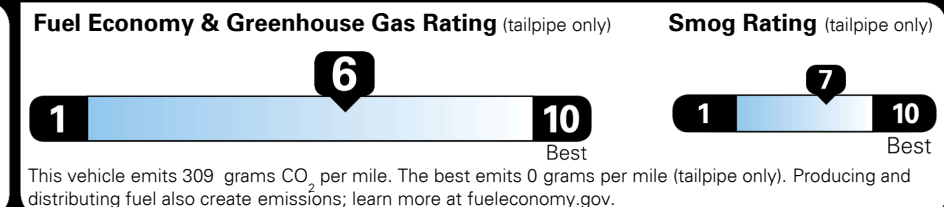

INLAND FREIGHT AND HANDLING \$ 1,325.00

TOTAL MANUFACTURER'S SUGGESTED RETAIL PRICE ▶ \$ 29,490.00

TOTAL ADDITIONAL WEIGHT: 5.8

*Additional terms and conditions apply.
 **Kia Connect may be currently unavailable for Model Year 2022 and newer vehicles sold or purchased in Massachusetts; please see owners.kia.com for updates on availability.
 NOTE: When you purchase this vehicle, Kia America, Inc. collects personal information you provide to the dealership. For information on our collection and use of personal information and your rights, please see our Privacy Policy on www.kia.com.

EPA DOT Fuel Economy and Environment

Gasoline Vehicle

You save \$500
 in fuel costs over 5 years compared to the average new vehicle.

Annual fuel cost \$1,850

Actual results will vary for many reasons, including driving conditions and how you drive and maintain your vehicle. The average new vehicle gets 28 MPG and costs \$9,750 to fuel over 5 years. Cost estimates are based on 15,000 miles per year at \$ 3.60 per gallon. MPGe is miles per gasoline gallon equivalent. Vehicle emissions are a significant cause of climate change and smog.