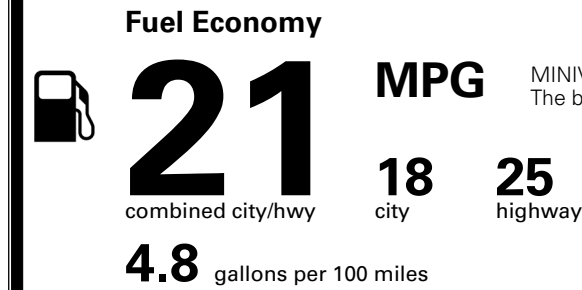

TOTAL ADDITIONAL WEIGHT: 23.2

EPA DOT Fuel Economy and Environment

Gasoline Vehicle

You spend
\$3,250
 more in fuel costs
 over 5 years
 compared to the
 average new vehicle.

Annual fuel cost
\$2,350

Actual results will vary for many reasons, including driving conditions and how you drive and maintain your vehicle. The average new vehicle gets 29 MPG and costs \$8,500 to fuel over 5 years. Cost estimates are based on 15,000 miles per year at \$ 3.30 per gallon. MPGe is miles per gasoline gallon equivalent. Vehicle emissions are a significant cause of climate change and smog.