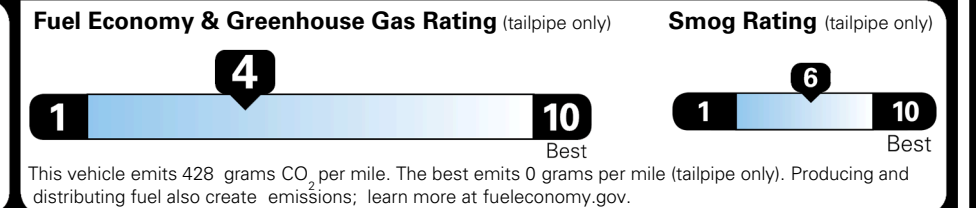

TOTAL ADDITIONAL WEIGHT: 23.2

EPA DOT Fuel Economy and Environment

Gasoline Vehicle

You spend
\$3,250
 more in fuel costs
 over 5 years
 compared to the
 average new vehicle.

Annual fuel cost
\$2,350

Actual results will vary for many reasons, including driving conditions and how you drive and maintain your vehicle. The average new vehicle gets 29 MPG and costs \$8,500 to fuel over 5 years. Cost estimates are based on 15,000 miles per year at \$ 3.30 per gallon. MPGe is miles per gasoline gallon equivalent. Vehicle emissions are a significant cause of climate change and smog.